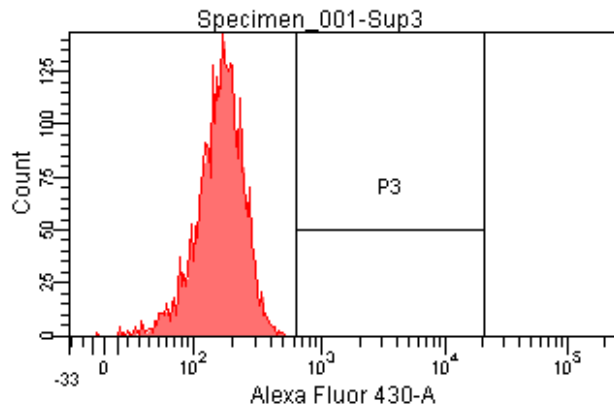

FACSDiva Version 6.1.3

Tube: Sup3			
Population	#Events	%Parent	%Total
■ All Events	10,000	###	100.0
■ P1	3,098	31.0	31.0
▣ P2	7	0.2	0.1
▣ P3	0	0.0	0.0
▣ P4	4	0.1	0.0