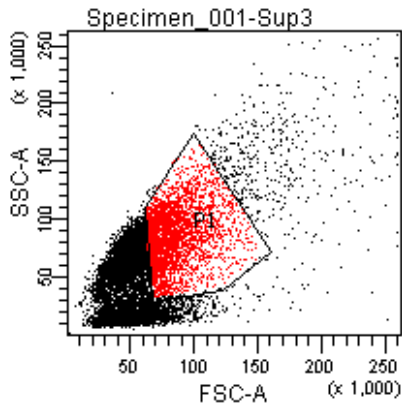

FACSDiva Version 6.1.3

Tube: Sup3			
Population	#Events	%Parent	%Total
■ All Events	10,000	###	100.0
■ P1	3,098	31.0	31.0
▣ P2	7	0.2	0.1
▣ P3	0	0.0	0.0
▣ P4	4	0.1	0.0