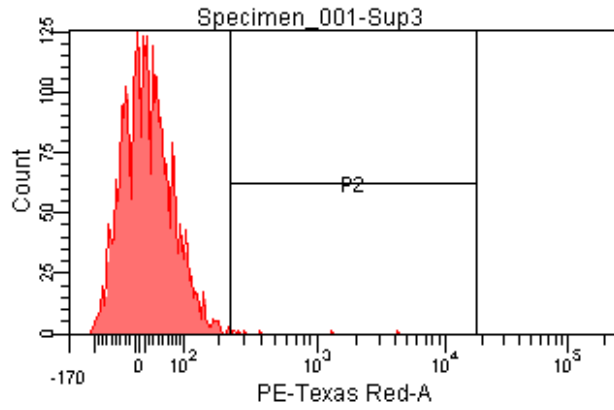

FACSDiva Version 6.1.3

Tube: Sup3			
Population	#Events	%Parent	%Total
■ All Events	10,000	###	100.0
■ P1	3,098	31.0	31.0
▣ P2	7	0.2	0.1
▣ P3	0	0.0	0.0
▣ P4	4	0.1	0.0