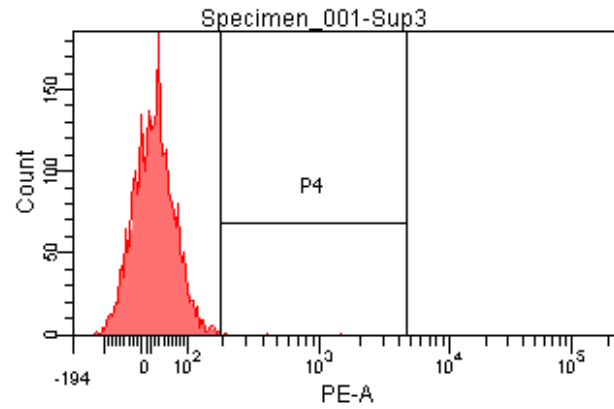

FACSDiva Version 6.1.3

Tube: Sup3			
Population	#Events	%Parent	%Total
■ All Events	10,000	###	100.0
■ P1	3,098	31.0	31.0
▣ P2	7	0.2	0.1
▣ P3	0	0.0	0.0
▣ P4	4	0.1	0.0