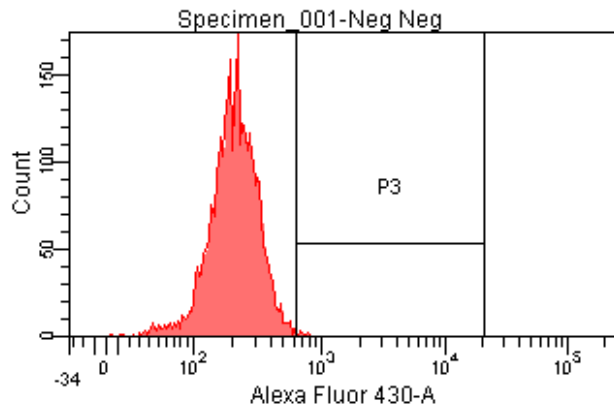

# FACSDiva Version 6.1.3

Tube: Neg Neg

| Population   | #Events | %Parent | %Total |
|--------------|---------|---------|--------|
| ■ All Events | 10,000  | ###     | 100.0  |
| ■ P1         | 3,502   | 35.0    | 35.0   |
| ☒ P2         | 1       | 0.0     | 0.0    |
| ☒ P3         | 9       | 0.3     | 0.1    |
| ☒ P4         | 1       | 0.0     | 0.0    |