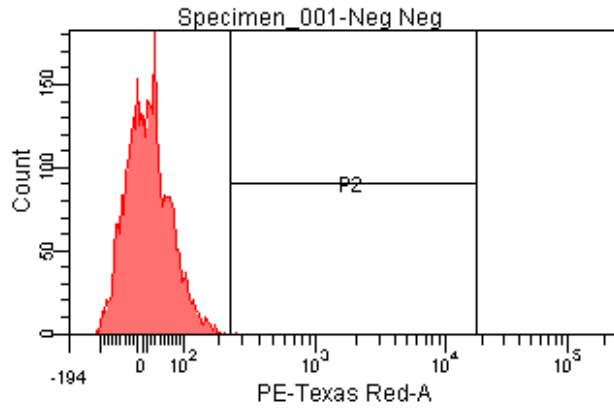

# FACSDiva Version 6.1.3

Tube: Neg Neg

| Population   | #Events | %Parent | %Total |
|--------------|---------|---------|--------|
| ■ All Events | 10,000  | ###     | 100.0  |
| ■ P1         | 3,502   | 35.0    | 35.0   |
| ☒ P2         | 1       | 0.0     | 0.0    |
| ☒ P3         | 9       | 0.3     | 0.1    |
| ☒ P4         | 1       | 0.0     | 0.0    |