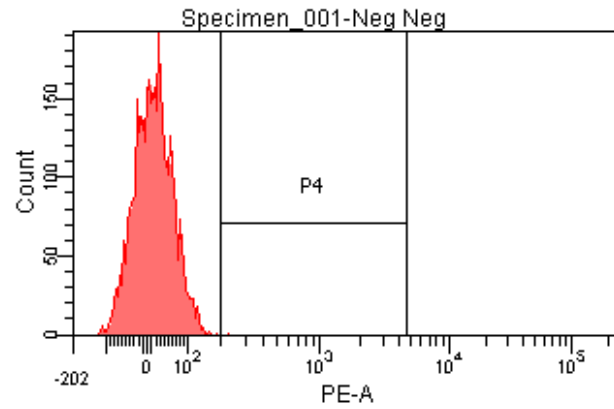

# FACSDiva Version 6.1.3

Tube: Neg Neg

| Population   | #Events | %Parent | %Total |
|--------------|---------|---------|--------|
| ■ All Events | 10,000  | ###     | 100.0  |
| ■ P1         | 3,502   | 35.0    | 35.0   |
| ☒ P2         | 1       | 0.0     | 0.0    |
| ☒ P3         | 9       | 0.3     | 0.1    |
| ☒ P4         | 1       | 0.0     | 0.0    |