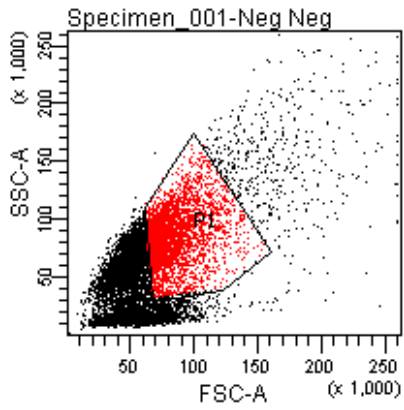

# FACSDiva Version 6.1.3

Tube: Neg Neg

| Population   | #Events | %Parent | %Total |
|--------------|---------|---------|--------|
| ■ All Events | 10,000  | ###     | 100.0  |
| ■ P1         | 3,502   | 35.0    | 35.0   |
| ☒ P2         | 1       | 0.0     | 0.0    |
| ☒ P3         | 9       | 0.3     | 0.1    |
| ☒ P4         | 1       | 0.0     | 0.0    |