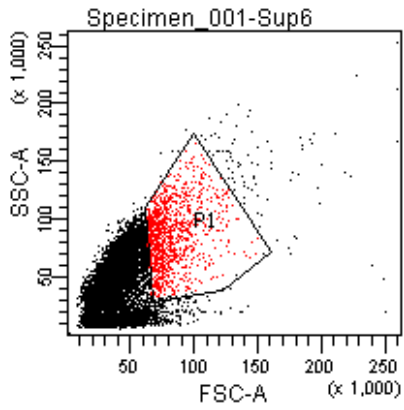

FACSDiva Version 6.1.3

Tube: Sup6			
Population	#Events	%Parent	%Total
■ All Events	10,000	###	100.0
■ P1	1,221	12.2	12.2
▣ P2	3	0.2	0.0
▣ P3	0	0.0	0.0
▣ P4	2	0.2	0.0