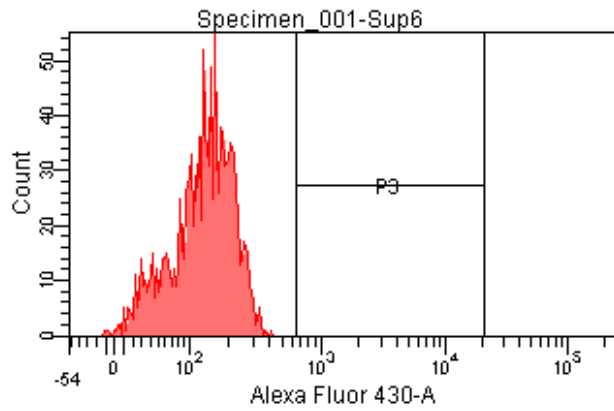

FACSDiva Version 6.1.3

Tube: Sup6			
Population	#Events	%Parent	%Total
■ All Events	10,000	###	100.0
■ P1	1,221	12.2	12.2
▣ P2	3	0.2	0.0
▣ P3	0	0.0	0.0
▣ P4	2	0.2	0.0